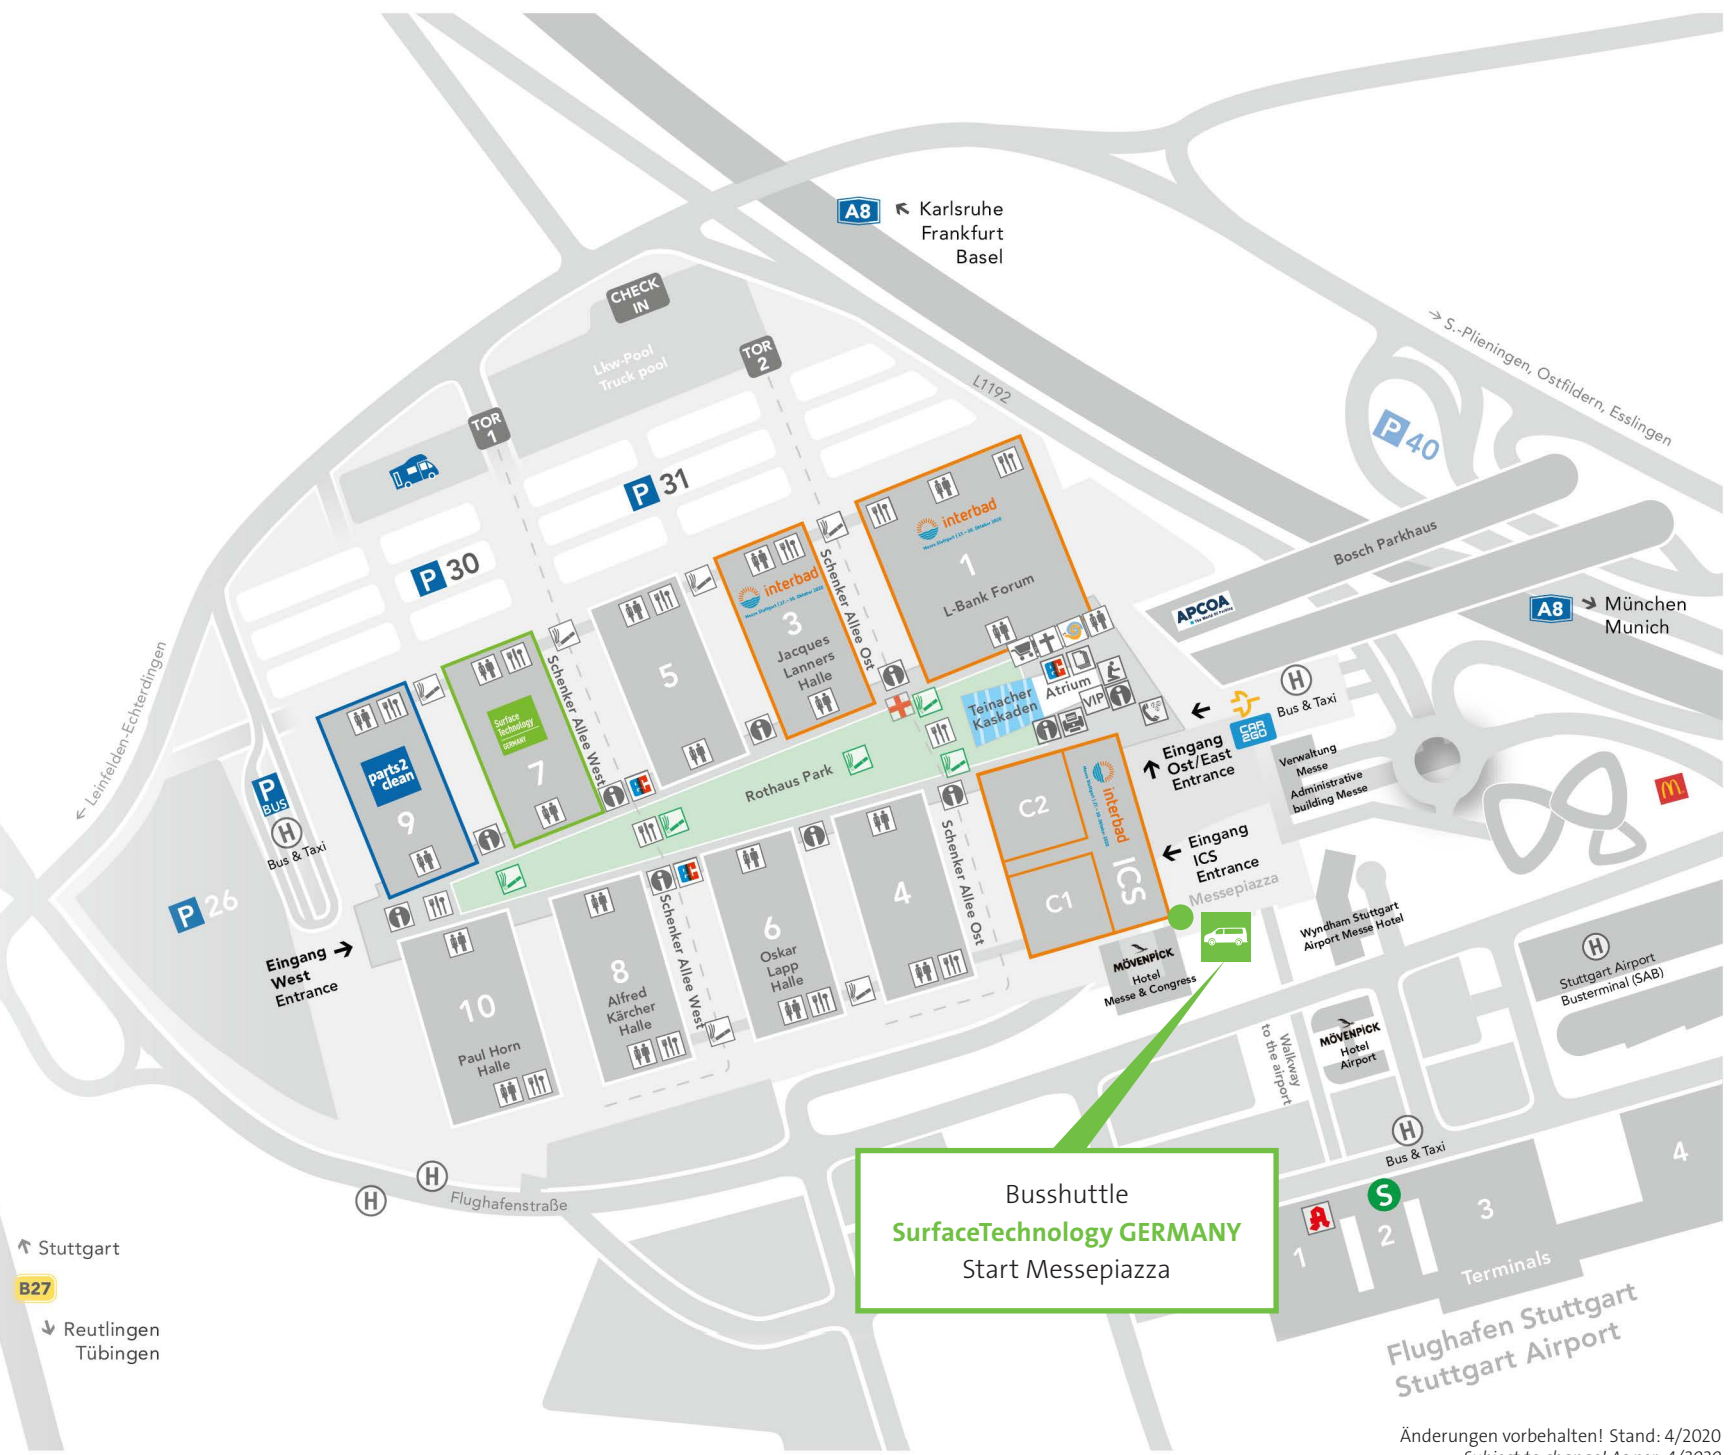

## Geländeübersicht Site overview

27. – 29.10.2020

-  Information
-  Presse  
Press
-  Kinderbetreuung  
Kindergarten
-  EC-Geldautomat  
Electronic cash
-  Lounge
-  Restaurant, Café, Bistro  
Restaurant, café, bistro
-  WC
-  Erste Hilfe  
First aid
-  Münztelefon  
Coin-operated telephone
-  Raucherzone  
Smoking area
-  Forum der Kirchen  
Forum of churches
-  Raum der Stille  
Quiet room
-  Messeshop  
Trade fair shop
-  Service Center, Business Center  
Service center, business center
-  Apotheke im Flughafen  
Pharmacy at the airport
-  Haltestelle Bus  
Bus stop
-  EnBW Stromtankstelle  
EnBW charging stations for electric vehicles
-  car2go Stellplätze  
car2go parking spaces
-  Haltestelle S2, S3  
Suburban train station S2, S3
-  Parkplatz  
Car park
-  Wohnmobil Stellplatz  
RV parking
-  Busshuttle
-  SurfaceTechnology GERMANY

Busshuttle  
SurfaceTechnology GERMANY  
Start Messepiazza